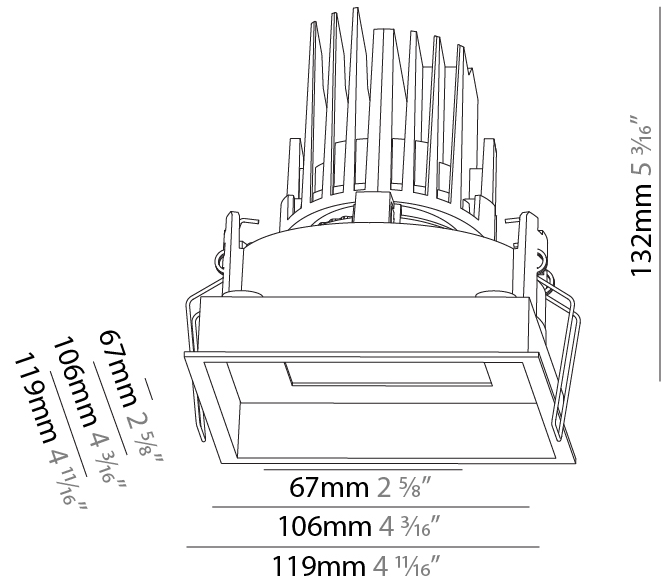

PHYSICAL

Shape: Square
Length (mm): 119
Length (in): 4 11/16
Width (mm): 119
Width (in): 4 11/16
Depth (mm): 132
Depth (in): 5 3/16
Ceiling Thickness (mm): 10 / 12.5 / 15
Ceiling Thickness (in): 3/8 or 1/2 or 9/16
Min. Recessing Depth (mm): 150
Min. Recessing Depth (in): 5 7/8
Light Distribution: Adjustable / Downlight
Weight (kg): 0.608
Weight (lbs): 1.34
Fixture Finish: SSR / BKV / CWI / CRY / HAB / UFT / ITA / RUA / FTG / MYG / LOD / PUS / FRO / FUP / KIA / POP / BLS / SPG / MEY / GOH / GUM / CHC / COM / ABZ / JAG / OBR / MOS / ROR
Fixture Material: Aluminum Die Cast
Cut-out Measurements: 114mm / 4 1/2" x 114mm / 4 1/2"

ELECTRICAL

Lamp Type: LED (Zhaga Standard)
Input Wattage (W): 13.2 / 16.5
Total Output Wattage (W): 12 / 14
Dimming: Tri-Mode (Non-Dimming and Phase Dimming (120Vac only) and 0-10V Dimming)
Driver Included: No
Driver Location: Recessed Housing
Driver Type: Constant Current - Universal
Driver Class: Class 2
Housing: See components
Input Voltage (V): 120 - 277
Constant Current (MA): 350

LED

Number of LEDs: 1
Color Temperature (°K): 2700 / 3000 / 3500 / 4000
Max. Delivered Lumen (lm): 850 / 950 / 1029 / 1050
Nominal Lumen (lm): 960 / 1070 / 1156 / 1180
CRI: >90 CRI
Lamp Life (hrs): 50000

OPTICAL

Reflector°: 10
Adjustability: Rotational 355°; Tilt 30°

RATINGS AND CERTIFICATIONS

Certified By: Certified for North American Standards
Zaneen Lighting Inc. © 2024, T 1800-388-3382, F 416-247-9319, www.zaneen.com